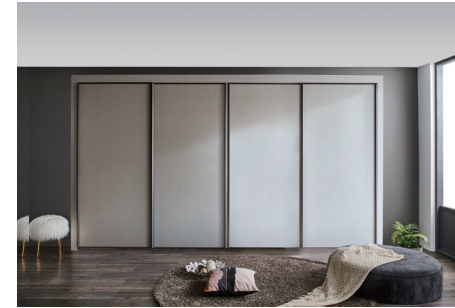

붙박이장 wardrobe system

카리노3000